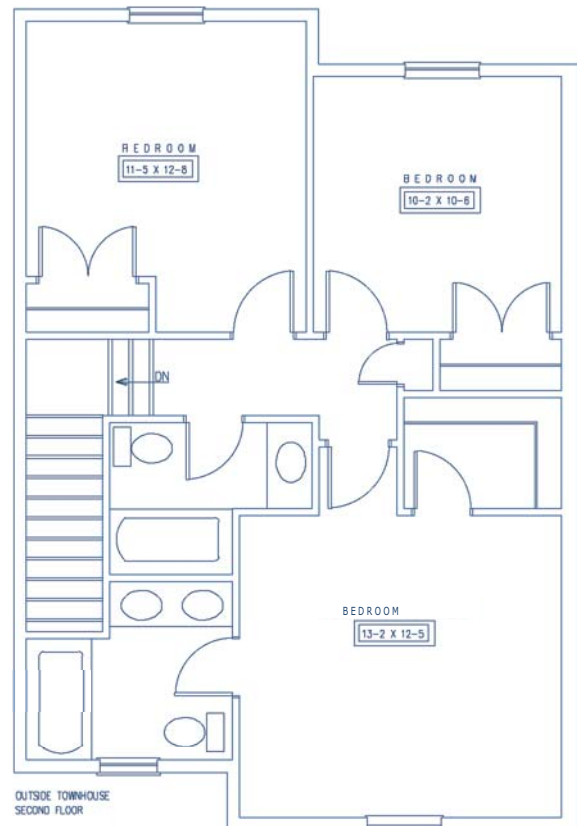

# Annapolis Three Bedroom Townhome

# The Landings *At Eagle Heights*

Located in Mountville, Pennsylvania, The Landings at Eagle Heights offers one of the loveliest views and most unique settings of any apartment or townhome. Lush landscaping and carefully designed exterior amenities culminate in the ultimate atmosphere of beauty and serenity. If you value quality, luxury, location and caring management, then you will love The Landings. This three-bedroom home offers it all, spacious bedrooms with a stunning owners' retreat, a kitchen that flows effortlessly to the dining room and to the large gathering room perfect for hosting celebrations and quiet nights at home.