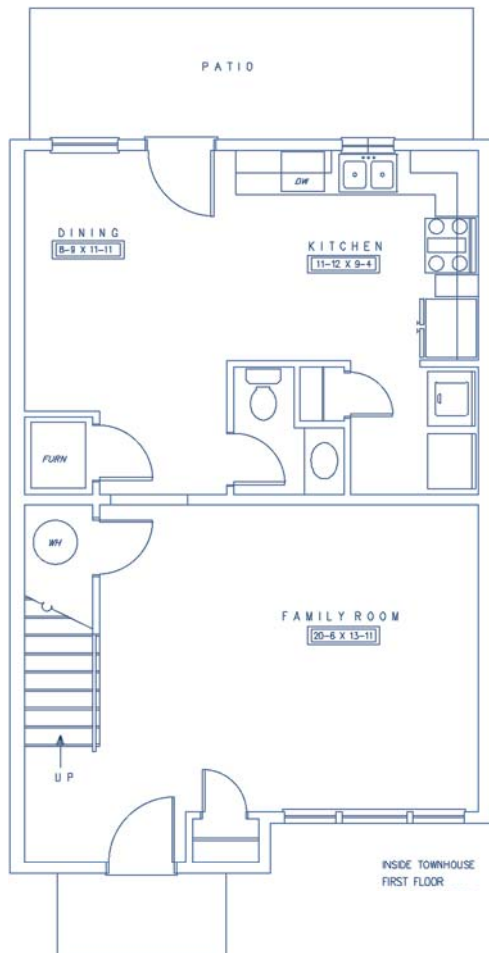

Annapolis Three Bedroom Townhome

The Landings *At Eagle Heights*

Located in Mountville, Pennsylvania, The Landings at Eagle Heights offers one of the loveliest views and most unique settings of any apartment or townhome. Lush landscaping and carefully designed exterior amenities culminate in the ultimate atmosphere of beauty and serenity. If you value quality, luxury, location and caring management, then you will love The Landings. This three-bedroom home offers it all, spacious bedrooms with a roomy bedrooms, a kitchen that flows effortlessly to the dining room and large gathering space perfect for hosting celebrations and quiet nights at home.