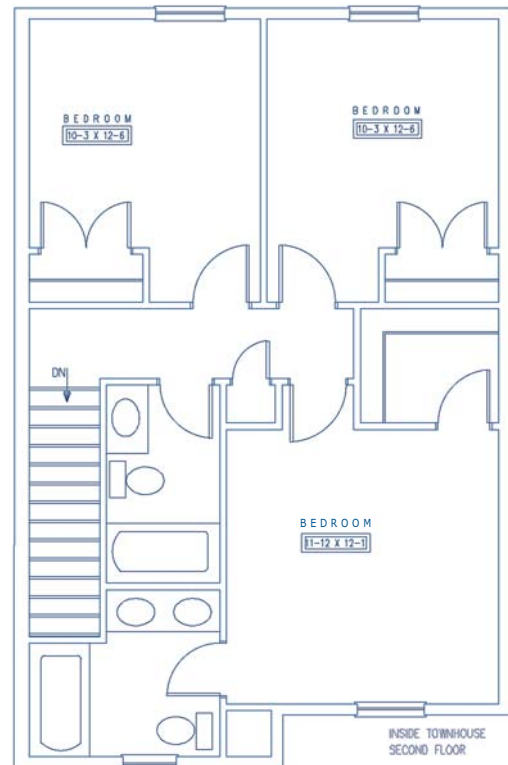

Annapolis Three Bedroom Townhome

The Landings *At Eagle Heights*

Located in Mountville, Pennsylvania, The Landings at Eagle Heights offers one of the loveliest views and most unique settings of any apartment or townhome. Lush landscaping and carefully designed exterior amenities culminate in the ultimate atmosphere of beauty and serenity. If you value quality, luxury, location and caring management, then you will love The Landings. This three-bedroom home offers it all, spacious bedrooms with a roomy bedrooms, a kitchen that flows effortlessly to the dining room and large gathering space perfect for hosting celebrations and quiet nights at home.