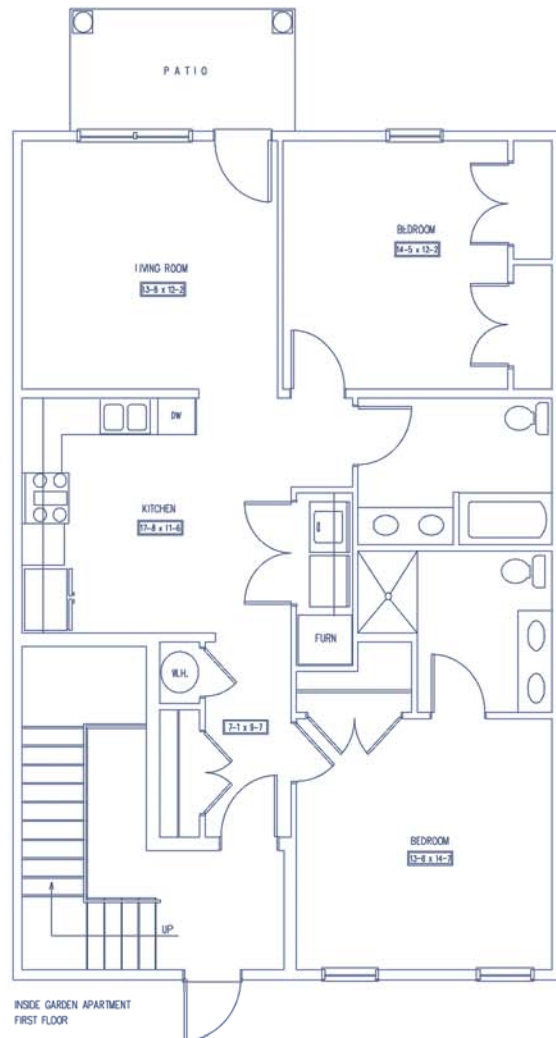

Easton Two Bedroom Garden Apartments

The Landings *At Eagle Heights*

Located in Mountville, Pennsylvania, The Landings at Eagle Heights offers one of the loveliest views and most unique settings of any apartment or townhome. Lush landscaping and carefully designed exterior amenities culminate in the ultimate atmosphere of beauty and serenity. If you value quality, luxury, location and caring management, then you will love The Landings. If single level living defines your ideal home, then you will be in awe of our two-bedroom apartment offering two spacious bathrooms and an incredible amount of closet space that is simply perfect for all of your storage needs.